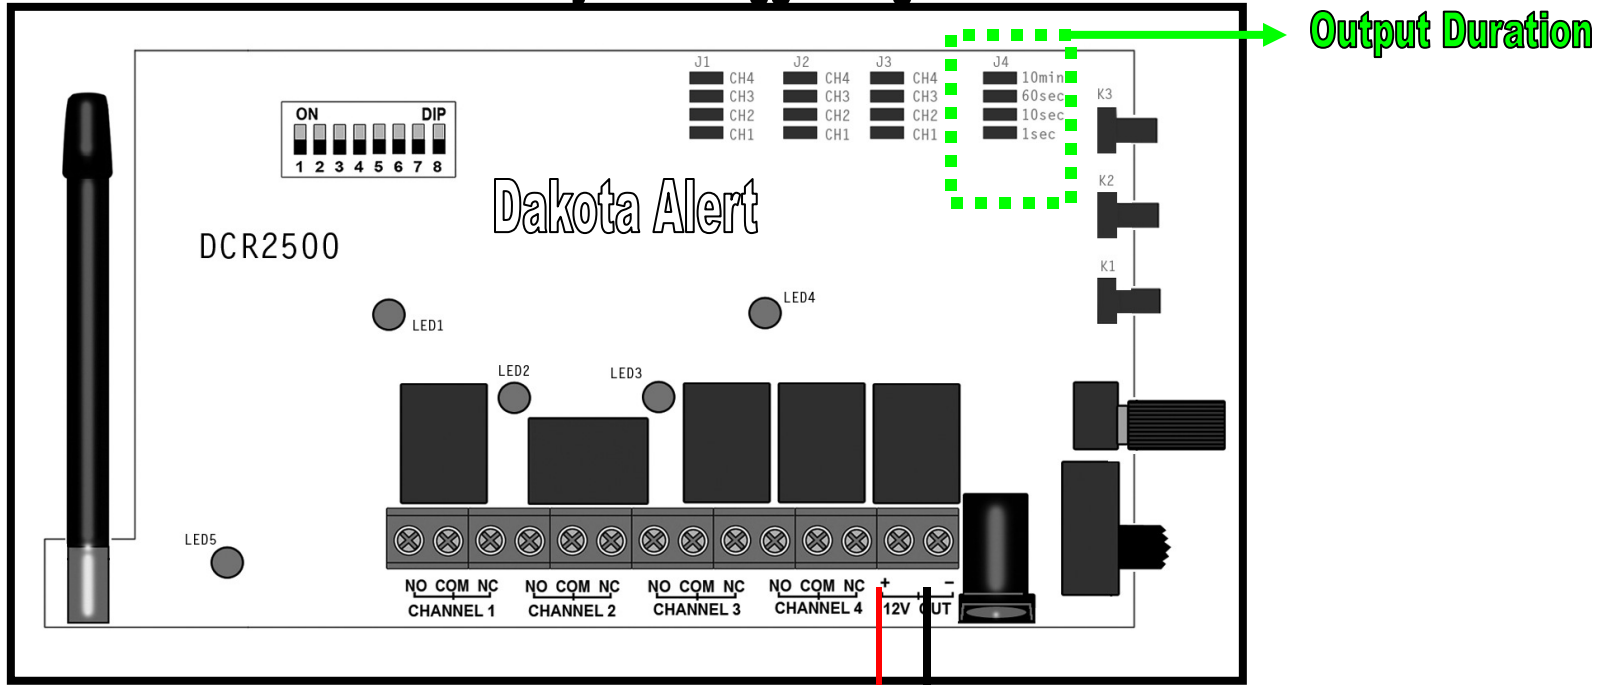

Dakota Alert Light Example

Any Zone Triggers Light

Black(-)

Red (+)

Only use 1 Pair red/black