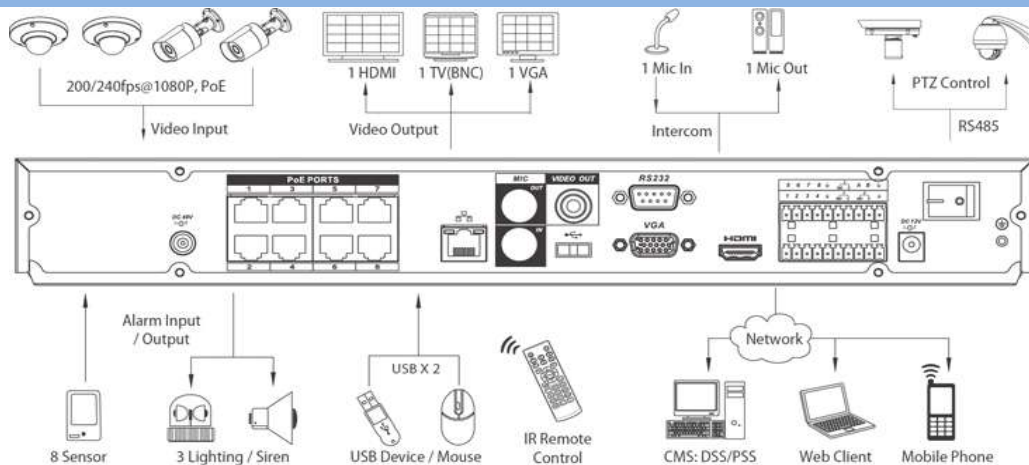

NVR-700NS

4/8/16/32 Channel IU PoE Network Video Recorder

- Up to 4/8/16/32 channel with 1080p realtime live view
- H.264/MJPEG dual codec decoding
- Support 3Megapixel and 5Megapixel IP Cameras
- Total 128 Mbps Recording - 240fps@1080p, 480fps@720p, 960ps@D1 preview & recording
- HDMI / VGA simultaneous video output
- 16 channel synchronous realtime playback, GRID interface
- Support Multi-brand network cameras: Arecont Vision, AXIS, Bosch, Brickcom, Canon, CP Plus, Dynacolor, Honeywell, Panasonic, Pelco, Samsung, Sanyo, Sony, Videosec, Vivotech and etc.
- ONVIF Version 2.0 conformance
- 3D intelligent positioning with IC Realtime PTZ camera
- 8 PoE ports, Plug&Play
- Support 2 SATA HDDs, up to 4TB HDD per SATA, 2 USB2.0
- Multiple network monitoring: Web viewer, CMS(SmartICRSS/PSS) & ICRSS

Product Overview

Head Office

IC Realtime
3050 N Andrews Ave AXE
Pompano Beach,
FL 33064

Tel: 1 (866) 997-9009
Fax: 1 (954) 827-5900
Email: Info@icrealtime.com
Web: www.icrealtime.com

West Coast Office

IC Realtime
14180 West Van Buren St.
Suite B105
Goodyear, AZ 85338

Tel: 1 (602) 910-3432
Fax: 1 (602) 626 3545
Email: west@icrealtime.com
Web: www.icrealtime.com