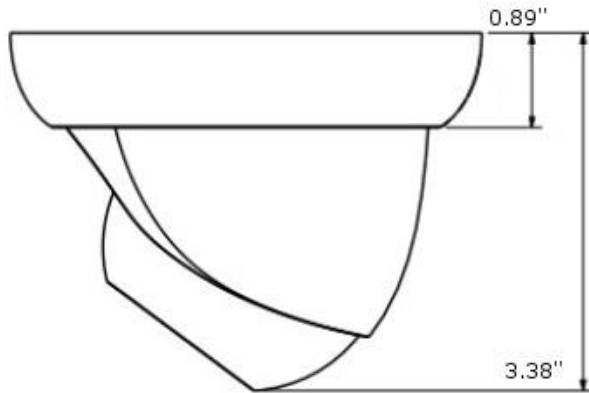

General	
Power Supply	DC12V, PoE (802.3af)
Power Consumption	Max 4W
Working Environment	-20°C~+60°C, Less than 95% RH
Ingress Protection	IP66
Vandal Resistance	IK10
Dimensions	Φ 4.3" x 3.2"
Weight	0.64lb

Head Office
IC Realtime
3050 N Andrews Ave Ext.
Pompano Beach, FL 33064

Tel: 1 (866) 997.9009
Fax: 1 (954) 827.5900
Email: Info@ICRealtime.com

West Coast Office
IC Realtime
14180 W. Van Buren St.
Suite B105
Goodyear, AZ 85338

Tel: 1 (602) 910.3432
Fax: 1 (602) 6263545
Email: West@ICRealtime.com