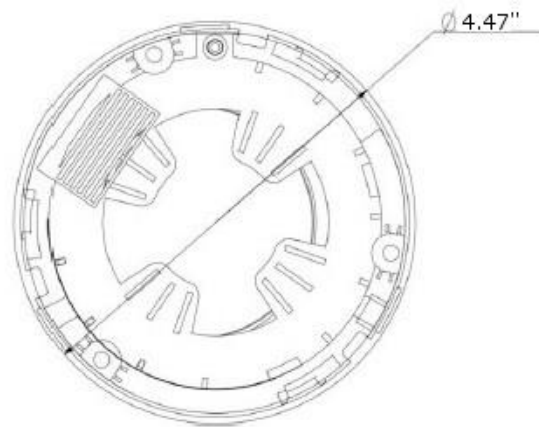

Tel: 1 (602) 910.3432
Fax: 1 (602) 6263545
Email: West@ICRealtime.com

General	
Power Supply	DC12V, PoE (802.3af)
Power Consumption	Max 4W
Working Environment	-20°C~+60°C, Less than 95% RH
Ingress Protection	IP66
Vandal Resistance	IK10
Dimensions	Φ 4.3" x 3.2"
Weight	0.64lb