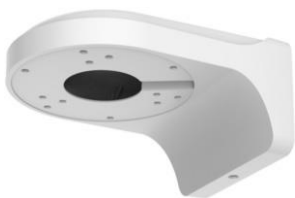

Optional accessories for this model:

MNT-IP-MINI-DOME