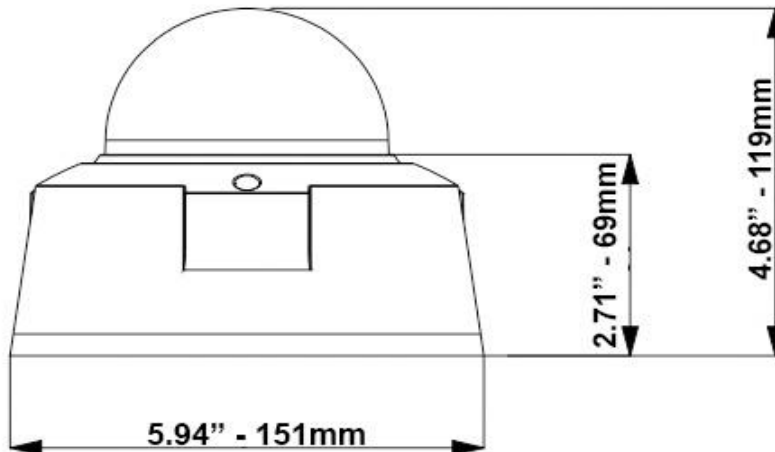

Product Overview

Head Office

IC Realtime
3050 N Andrews Ave AXE
Pompano Beach,
FL 33064

Tel: 1 (866) 997-9009
Fax: 1 (954) 827-5900
Email: Info@icrealtime.com
Web: www.icrealtime.com

West Coast Office

IC Realtime
14180 West Van Buren St.
Suite B105
Goodyear, AZ 85338

Tel: 1 (602) 910-3432
Fax: 1 (602) 626 3545
Email: west@icrealtime.com
Web: www.icrealtime.com